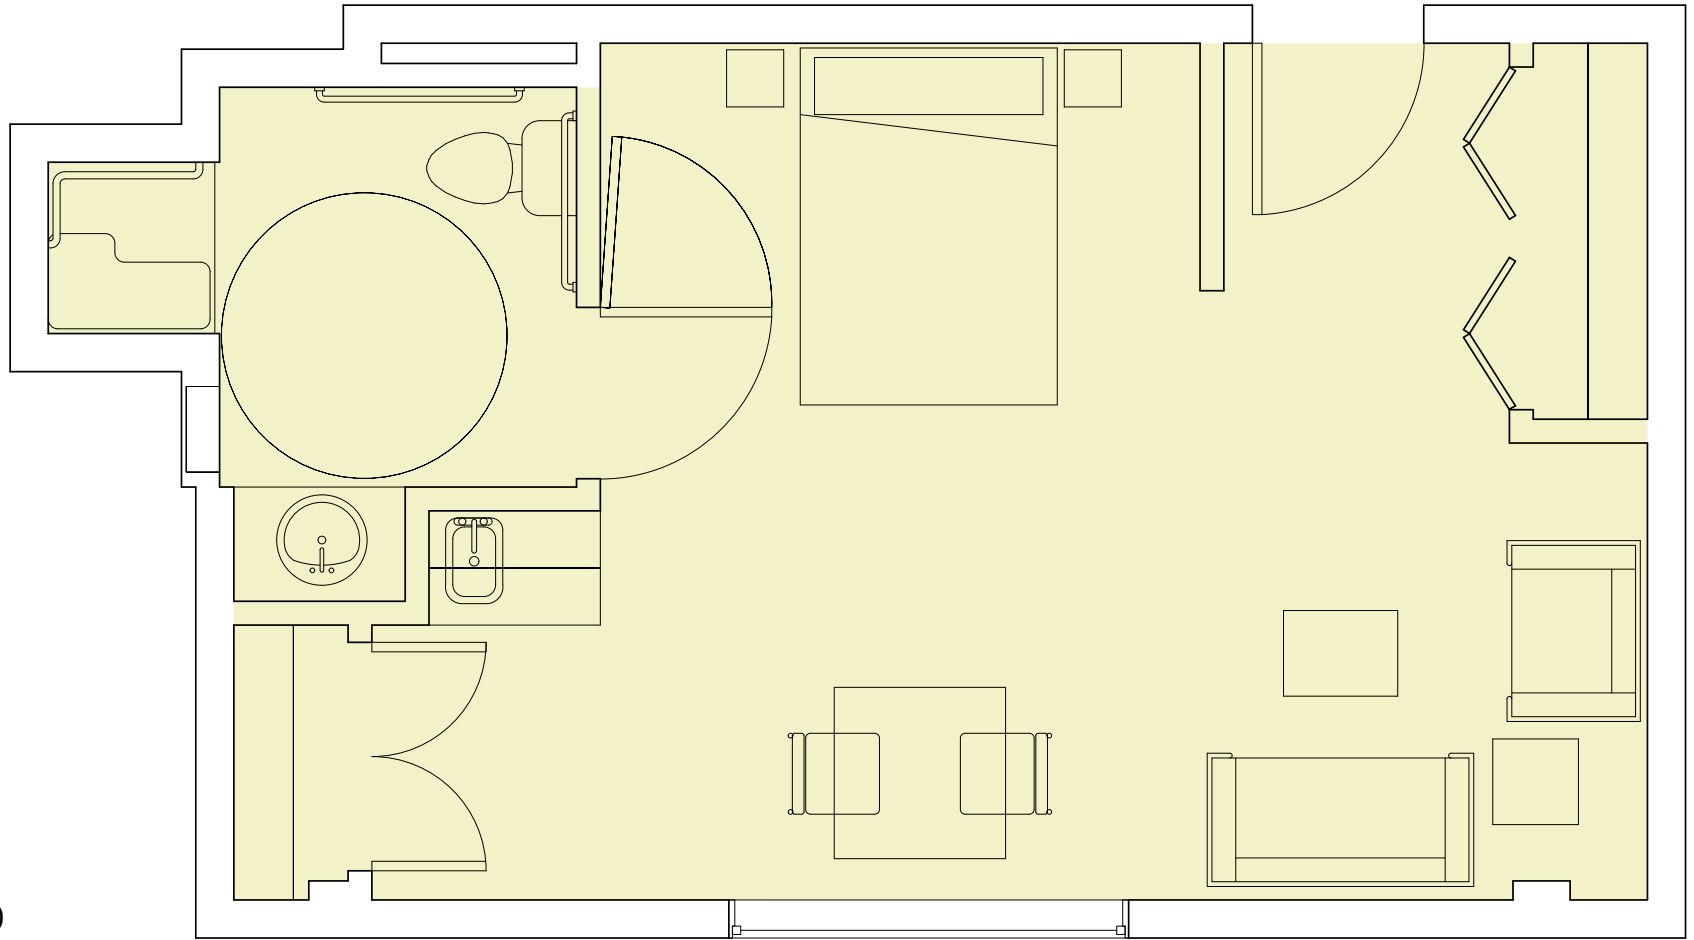

GRAND - 369 sf

LEGEND

-  CALHOUN
-  ANNISTON
-  GRAND

McClellan
ASSISTED LIVING COMMUNITY

41 POLKVILLE DRIVE • ANNISTON • AL • 36205

PH. 256.403.6803

www.mcclellanassistedliving.com