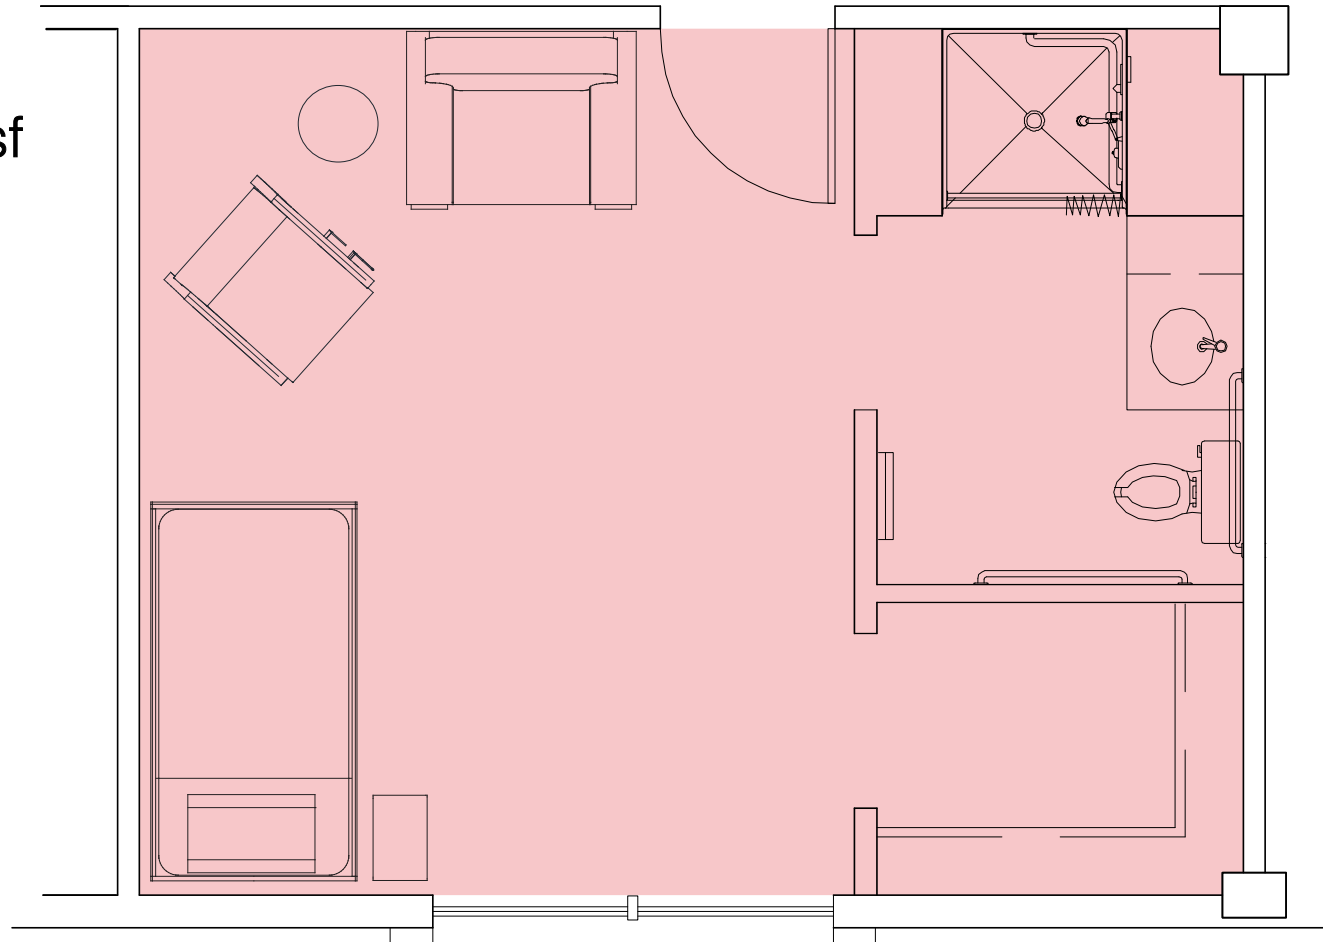

CALHOUN - 285 sf

LEGEND

-  CALHOUN
-  ANNISTON
-  GRAND

**McClellan**  
ASSISTED LIVING COMMUNITY

41 POLKVILLE DRIVE • ANNISTON • AL • 36205

PH. 256.403.6803

[www.mcclellanassistedliving.com](http://www.mcclellanassistedliving.com)